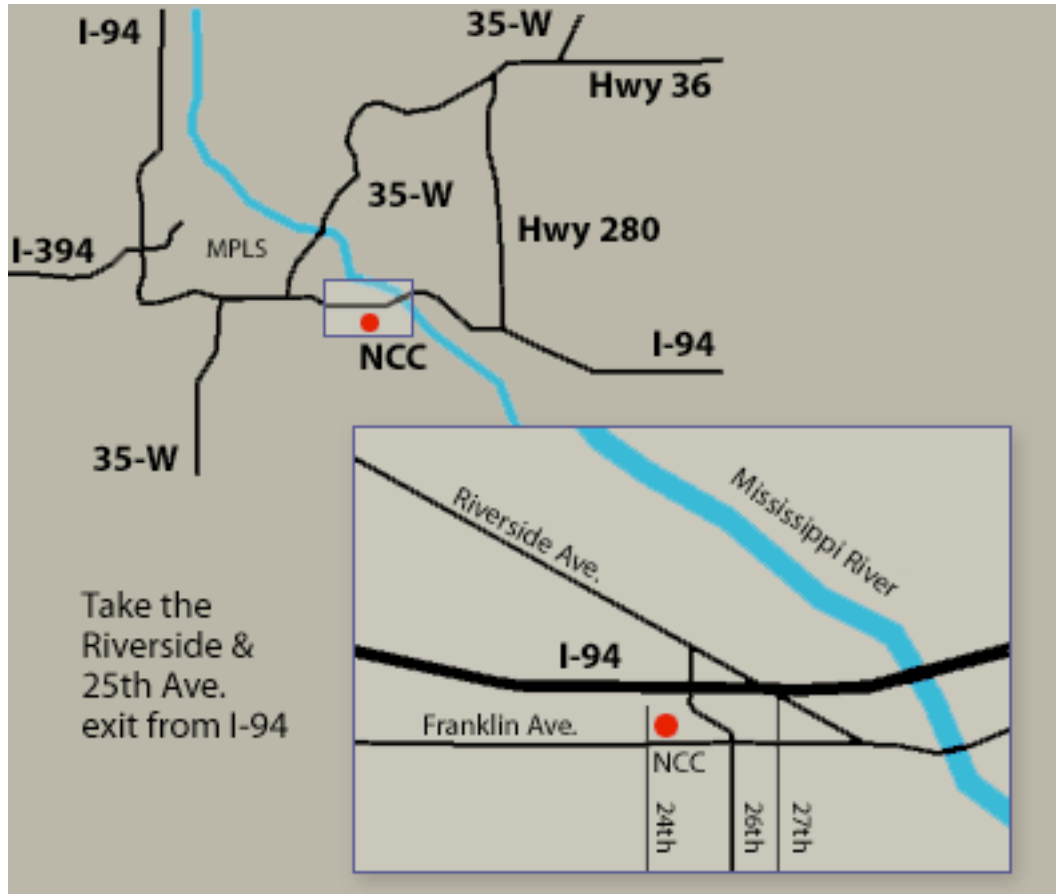

## Directions and Parking Information for Tour Groups

### Directions

Northern Clay Center is located in Minneapolis at 2424 Franklin Avenue East. Take the Riverside and 25<sup>th</sup> Avenue exit from I-94.

Tour groups should be dropped off on Franklin Avenue and enter NCC through the main entrance to meet your guide(s) and check in at the front desk.

### Parking

Free parking is available to NCC students and visitors in the west lot (between the building and the Franklin Freeze). Free, one-hour parking is available in front of the building for gallery visitors.

### Bus parking

Buses should drop off students at the Franklin Avenue entrance and then park in the west lot (between the building and the Franklin Freeze).

Northern Clay Center  
2424 Franklin Avenue East  
Minneapolis MN 55406  
612-339-8007  
[www.northernclaycenter.org](http://www.northernclaycenter.org)