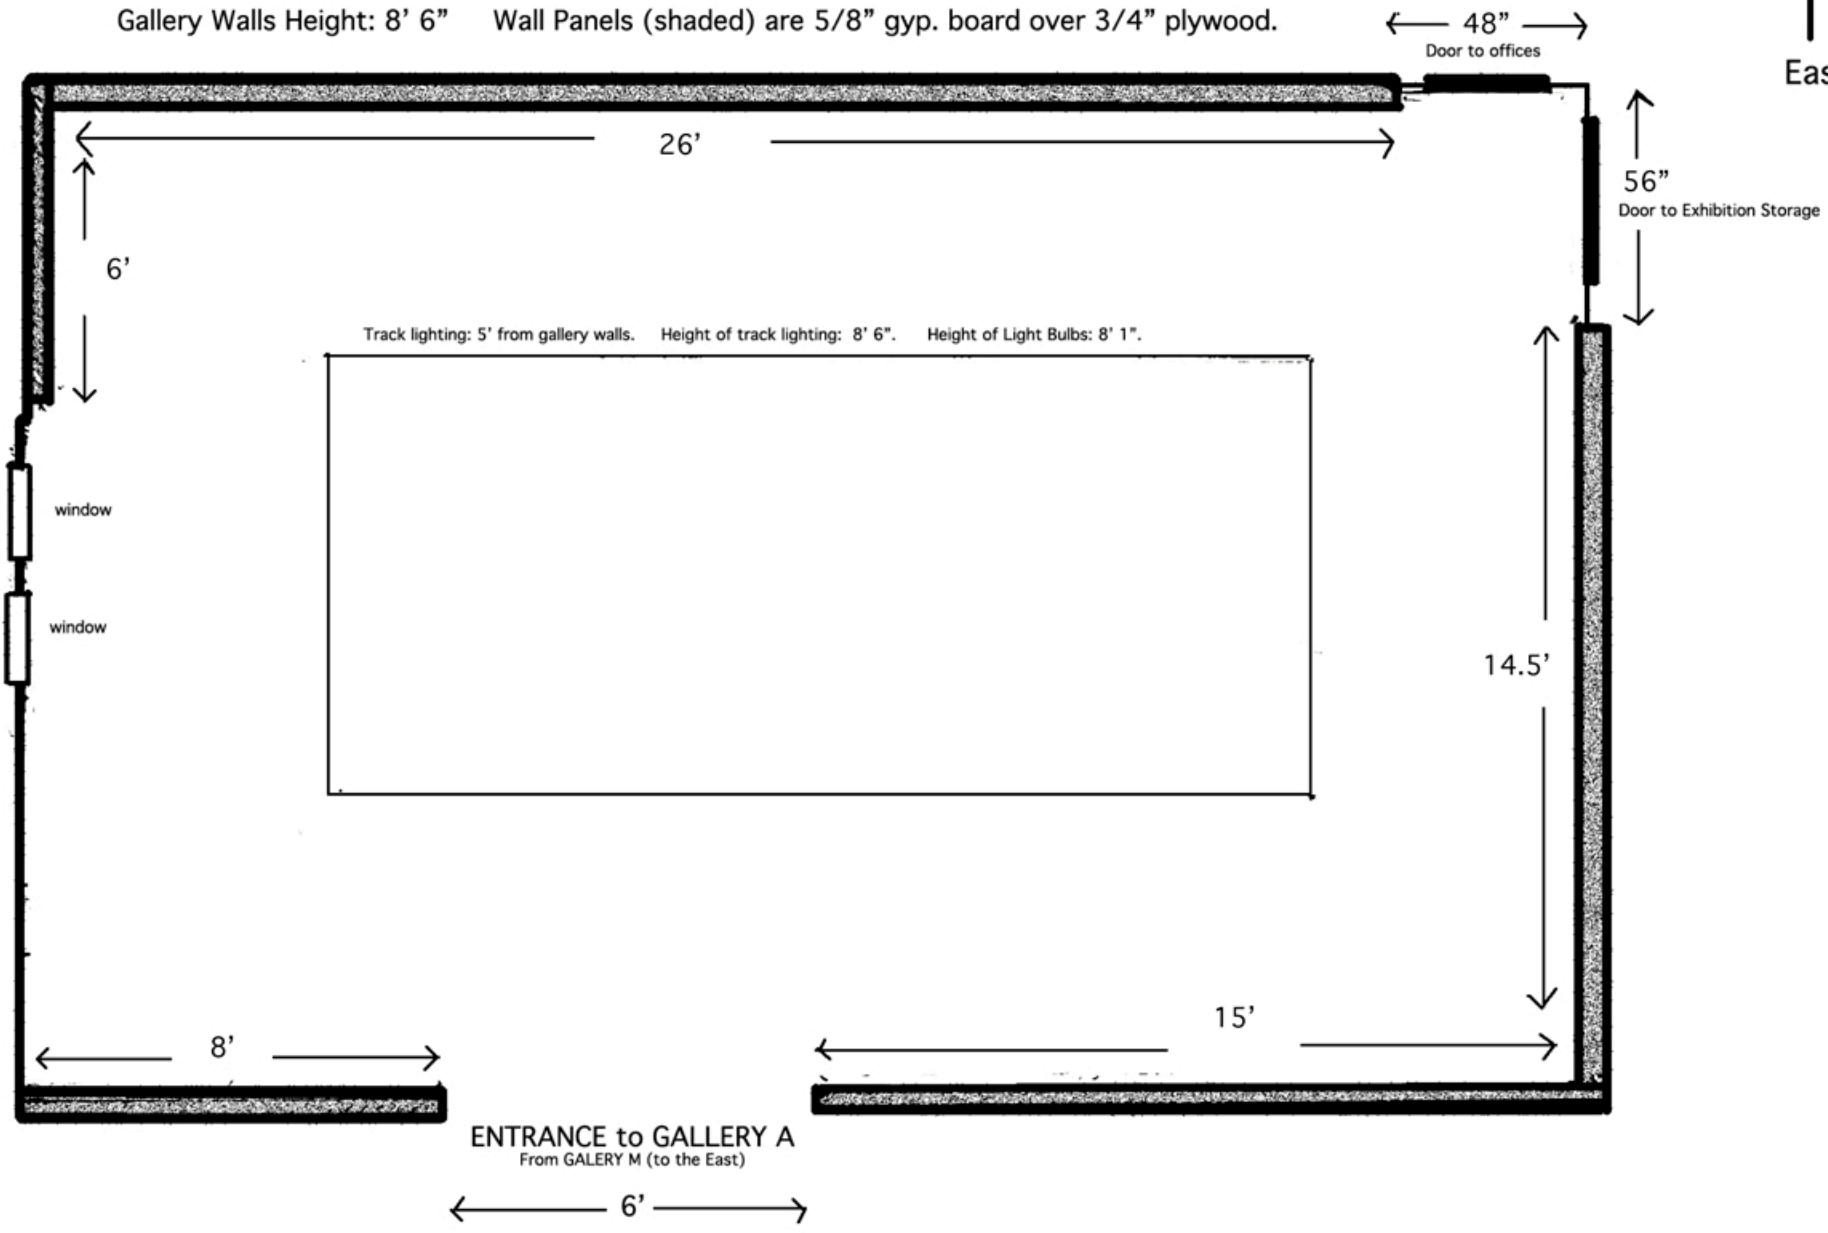

# GALLERY A Northern Clay Center (to scale)

Gallery Walls Height: 8' 6" Wall Panels (shaded) are 5/8" gyp. board over 3/4" plywood.

Track lighting: 5' from gallery walls. Height of track lighting: 8' 6". Height of Light Bulbs: 8' 1".

ENTRANCE to GALLERY A  
From GALLERY M (to the East)